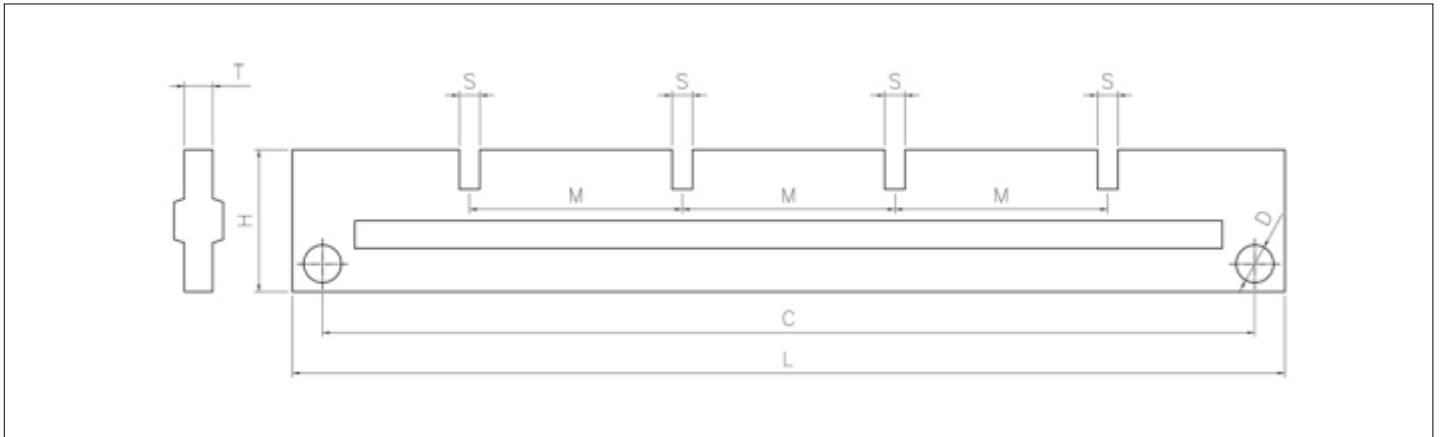

# TRIPPLE POLE SUPPORT

## DIMENSIONAL DATA

ITEM NAME	ITEM CODE	L	H	T	S	D	C	M	Rated Voltage	Test Voltage (For 1 Min)
TPN BUSBAR SUPPORT	TPN107/35	350	50	10	7.2	8.5	326	75	440 V	2 KV
TPN BUSBAR SUPPORT	TPN111/35	350	50	10	11	8.5	326	75	440 V	2 KV
TPN BUSBAR SUPPORT	TPN114/35	350	50	10	13.7	8.5	326	75	440 V	2 KV
TPN BUSBAR SUPPORT	TPN107/42	420	60	10	7.2	8.5	396	100	440 V	2 KV
TPN BUSBAR SUPPORT	TPN111/42	420	60	10	11	8.5	396	100	440 V	2 KV
TPN BUSBAR SUPPORT	TPN114/42	420	60	10	13.7	8.5	396	100	440 V	2 KV
TPN BUSBAR SUPPORT	TPN207/35	350	50	10	7.2	8.5	326	70	440 V	2 KV
TPN BUSBAR SUPPORT	TPN211/35	350	50	10	11	8.5	326	70	440 V	2 KV
TPN BUSBAR SUPPORT	TPN214/35	350	50	10	13.7	8.5	326	70	440 V	2 KV
TPN BUSBAR SUPPORT	TPN207/42	420	60	10	7.2	8.5	396	100	440 V	2 KV
TPN BUSBAR SUPPORT	TPN211/42	420	60	10	11	8.5	396	100	440 V	2 KV
TPN BUSBAR SUPPORT	TPN214/42	420	60	10	13.7	8.5	396	100	440 V	2 KV