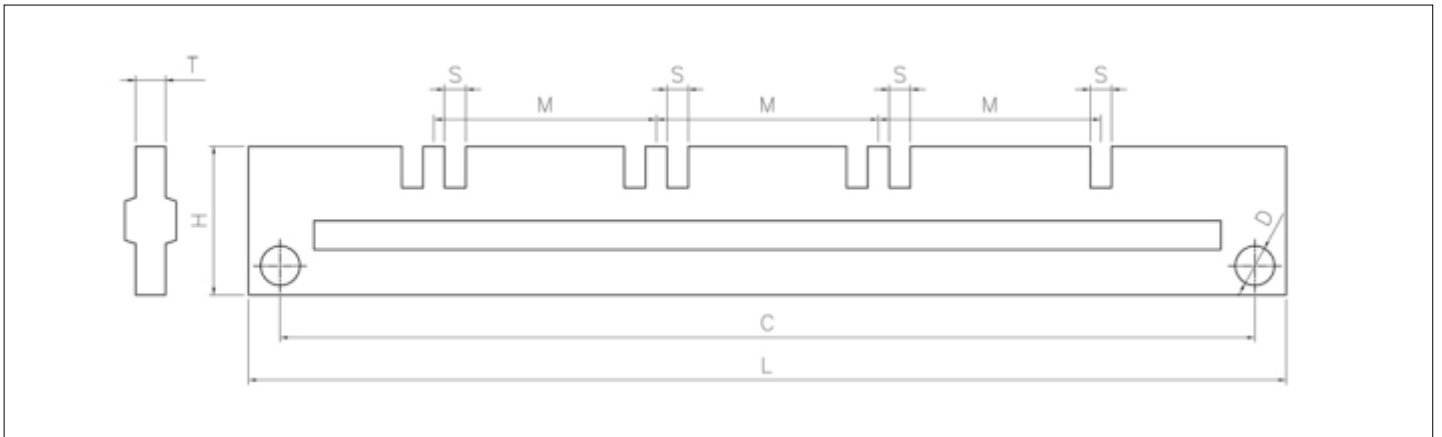

# TRIPPLE POLE SUPPORT

## DIMENSIONAL DATA

ITEM NAME	ITEM CODE	L	H	T	S	D	C	M	Rated Voltage	Test Voltage (For 1 Min)
TPN BUSBAR SUPPORT	TPN107/35	350	50	10	7.2	8.5	326	75	440 V	2 KV
TPN BUSBAR SUPPORT	TPN111/35	350	50	10	11	8.5	326	75	440 V	2 KV
TPN BUSBAR SUPPORT	TPN114/35	350	50	10	13.7	8.5	326	75	440 V	2 KV
TPN BUSBAR SUPPORT	TPN107/42	420	60	10	7.2	8.5	396	100	440 V	2 KV
TPN BUSBAR SUPPORT	TPN111/42	420	60	10	11	8.5	396	100	440 V	2 KV
TPN BUSBAR SUPPORT	TPN114/42	420	60	10	13.7	8.5	396	100	440 V	2 KV
TPN BUSBAR SUPPORT	TPN207/35	350	50	10	7.2	8.5	326	70	440 V	2 KV
TPN BUSBAR SUPPORT	TPN211/35	350	50	10	11	8.5	326	70	440 V	2 KV
TPN BUSBAR SUPPORT	TPN214/35	350	50	10	13.7	8.5	326	70	440 V	2 KV
TPN BUSBAR SUPPORT	TPN207/42	420	60	10	7.2	8.5	396	100	440 V	2 KV
TPN BUSBAR SUPPORT	TPN211/42	420	60	10	11	8.5	396	100	440 V	2 KV
TPN BUSBAR SUPPORT	TPN214/42	420	60	10	13.7	8.5	396	100	440 V	2 KV